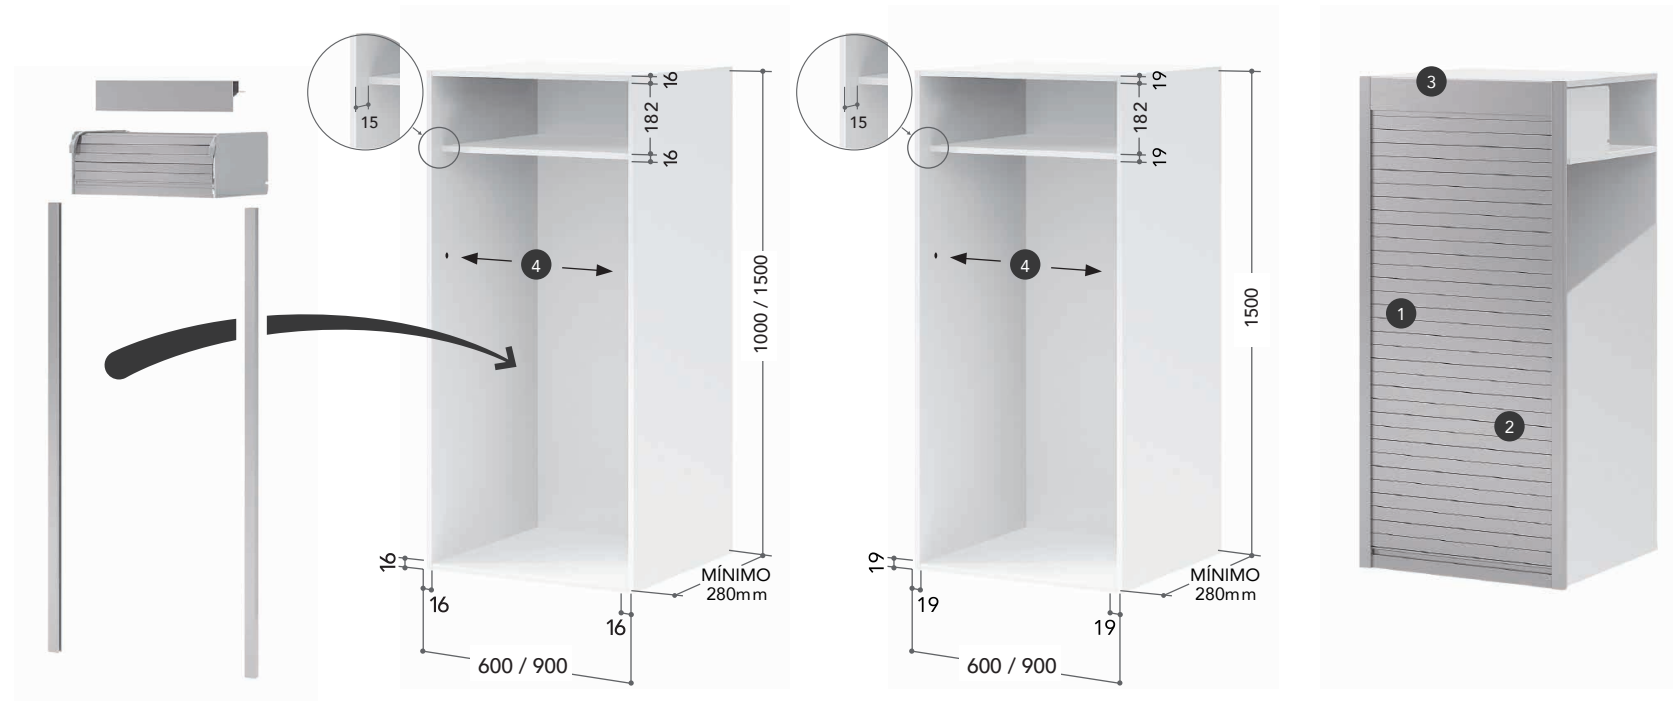

Sistema de montaje | Installation system | système d'installation