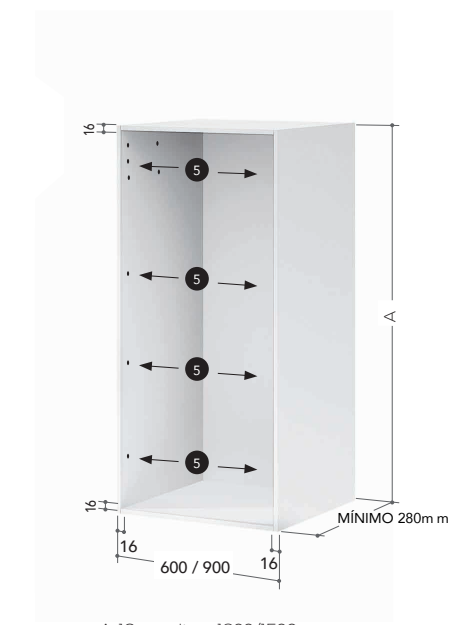

- 1 **Elementos Kit Rulox**
  Rulox elements
  Éléments Rulox Volets Roulants
- 2 **Medidas del módulo de montaje (mm)**
  Assembly module measurements (mm)
  Dimensions du module de montage (mm)
- 3 **Ubicación de las piezas**
  Part location
  Emplacement des pièces