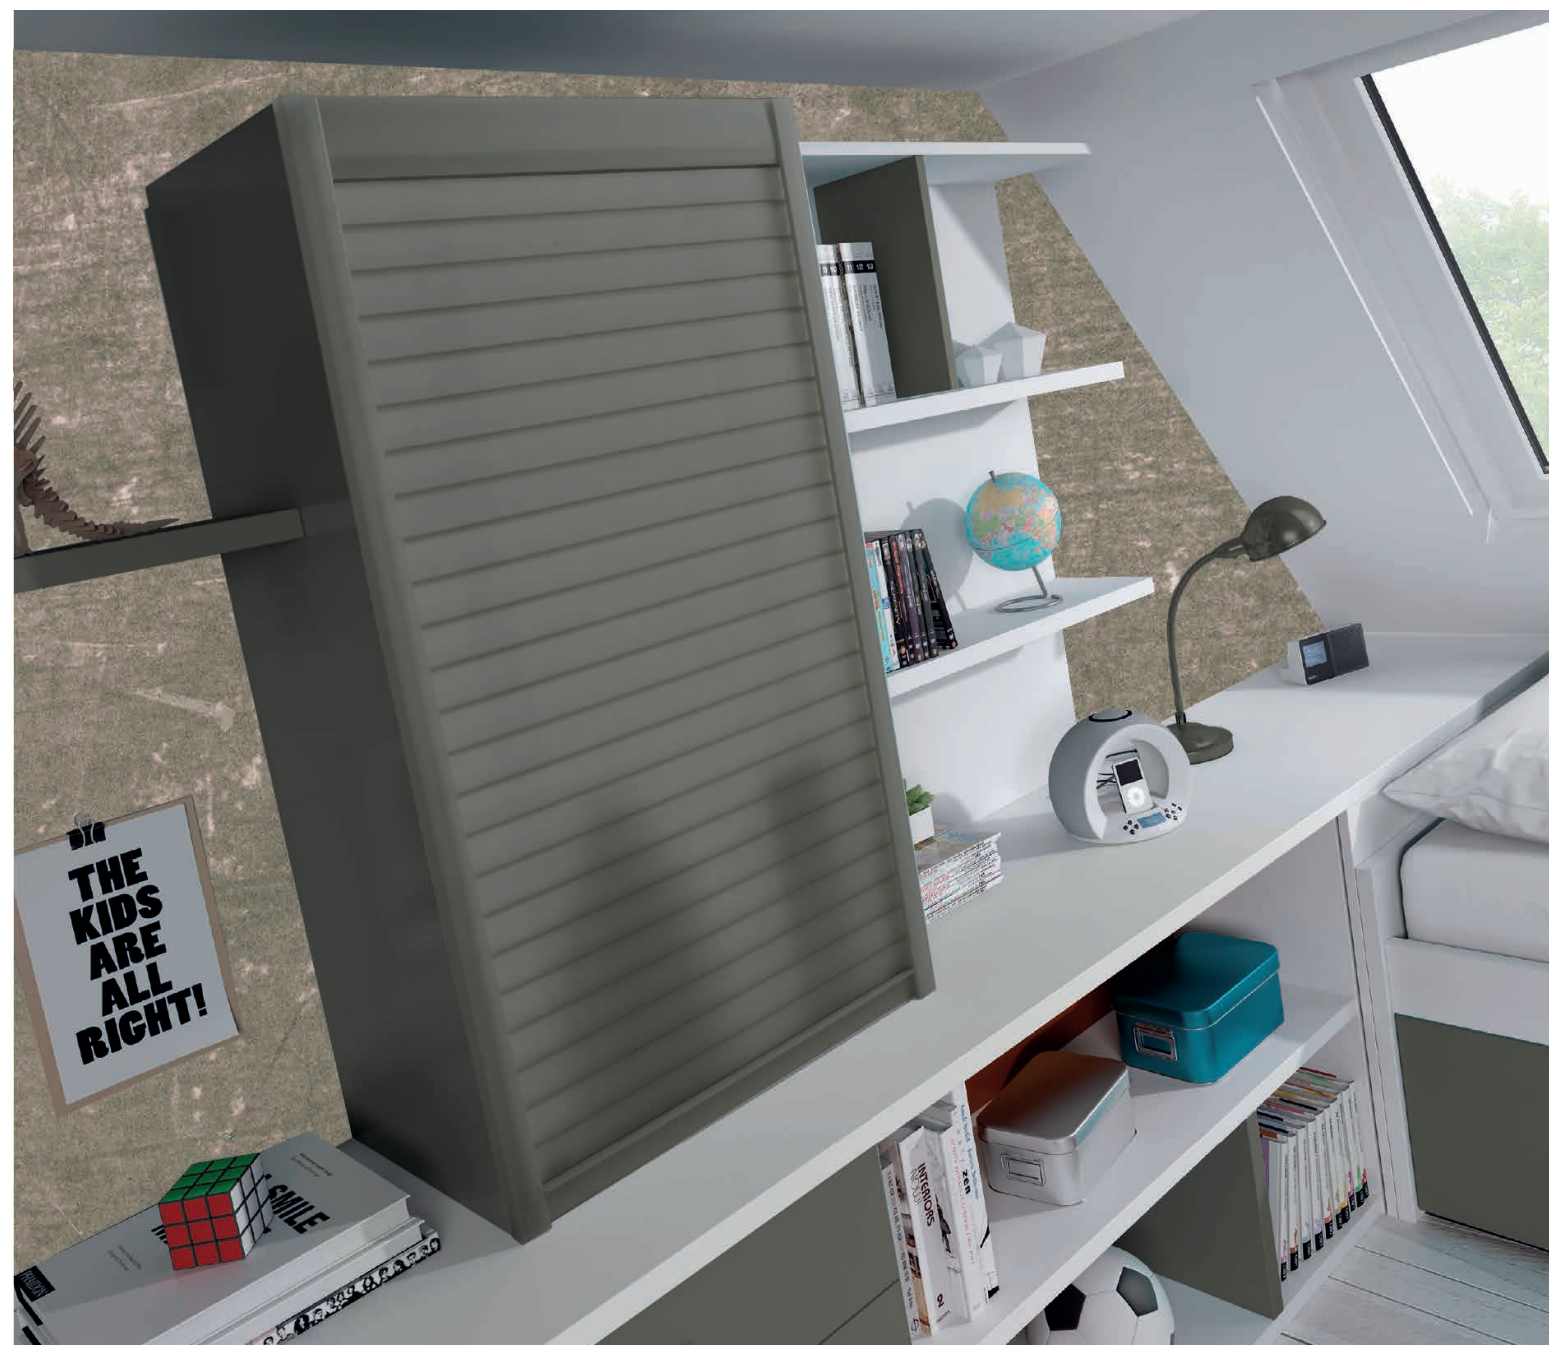

Ice
Ice
Ice

Con tonalidad semitransparente, atrevete a dar un toque gélido a la cocina, habitaciones infantiles, juveniles y en tú hogar, incluso puedes iluminarla por dentro con LED.

With its semi-transparent slats, dare to make the kitchen, and children's/youth bedrooms in your home look cool. What's more, you can even illuminate it from within with LEDs.

Dans une teinte semi-transparente, osez donner une touche glacée à la cuisine, aux chambres d'enfants et de jeunes et à votre foyer. Vous pouvez même l'éclairer de l'intérieur avec des LED.

Acabado | Finishes | Finis

Blanca
White
Blanc

Ref. Kit 70/71

Verde
Green
Vert

Ref. Kit 72/73

Azul
Blue
Bleu

Ref. Kit 74/75

Humo
Smoke
Fumée

Ref. Kit 76/77